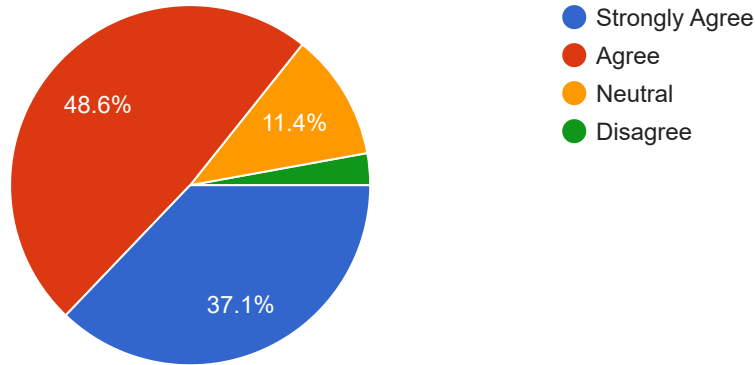

 Copy

35 responses

8. Proper focus is given on employability in the curriculum design.

35 responses

9. The College Staff & faculty are cooperative

35 responses

10. College Mess & Canteen food are good.

34 responses