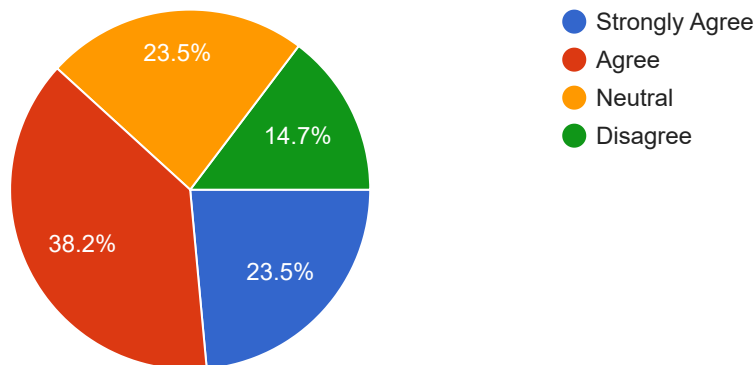

 Copy

35 responses

8. Proper focus is given on employability in the curriculum design.

35 responses

9. The College Staff & faculty are cooperative

35 responses

10. College Mess & Canteen food are good.

34 responses