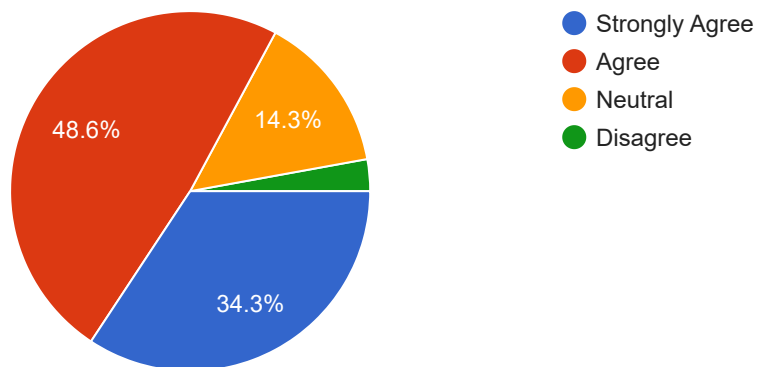

11. Would you recommend this college to others

35 responses

This content is neither created nor endorsed by Google. [Report Abuse](#) - [Terms of Service](#) - [Privacy Policy](#).

Google Forms