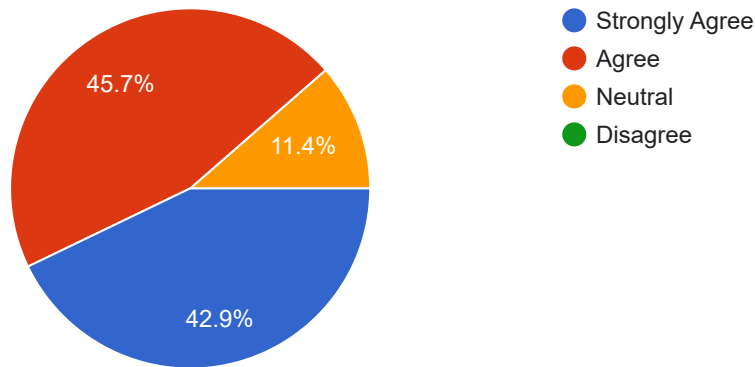

 Copy

35 responses

8. Proper focus is given on employability in the curriculum design.

35 responses

9. The College Staff & faculty are cooperative

35 responses

10. College Mess & Canteen food are good.

34 responses